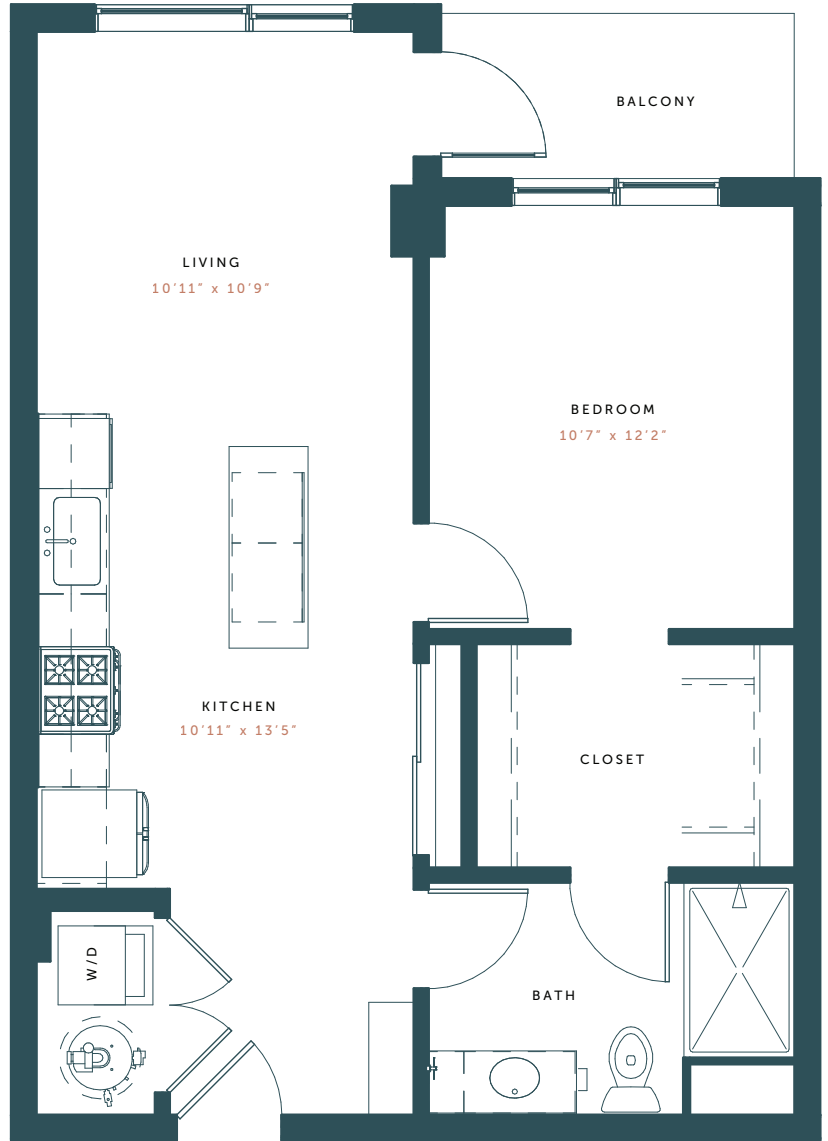

KEY FEATURES

- Thoughtfully Designed & Spacious Studio, 1 & 2- Bedroom Apartment Homes
- Sweeping Mountain or Downtown Views*
- Home Manager Concierge Service Included in All Homes**
- Effortless Smart Home Technology
- Exposed Concrete + Contemporary Design Finishes
- Professional-Grade Gas Ranges
- French Door Refrigerators
- Energy Efficient Roller Shades
- Polished Natural Quartz Countertops
- Undermount Kitchen & Bathroom Sinks
- Designer Tile Kitchen Backsplash
- Porcelain Tile Tubs & Showers
- Split Finished Wood Cabinetry
- Stainless Steel Whirlpool Appliances
- Wide Plank Wood-Style Flooring

*In Select Homes

**Provided by AliceHome

VIRTUAL
TOURS:

RESIDENCE #:

DEPOSIT:

RENTAL RATE: