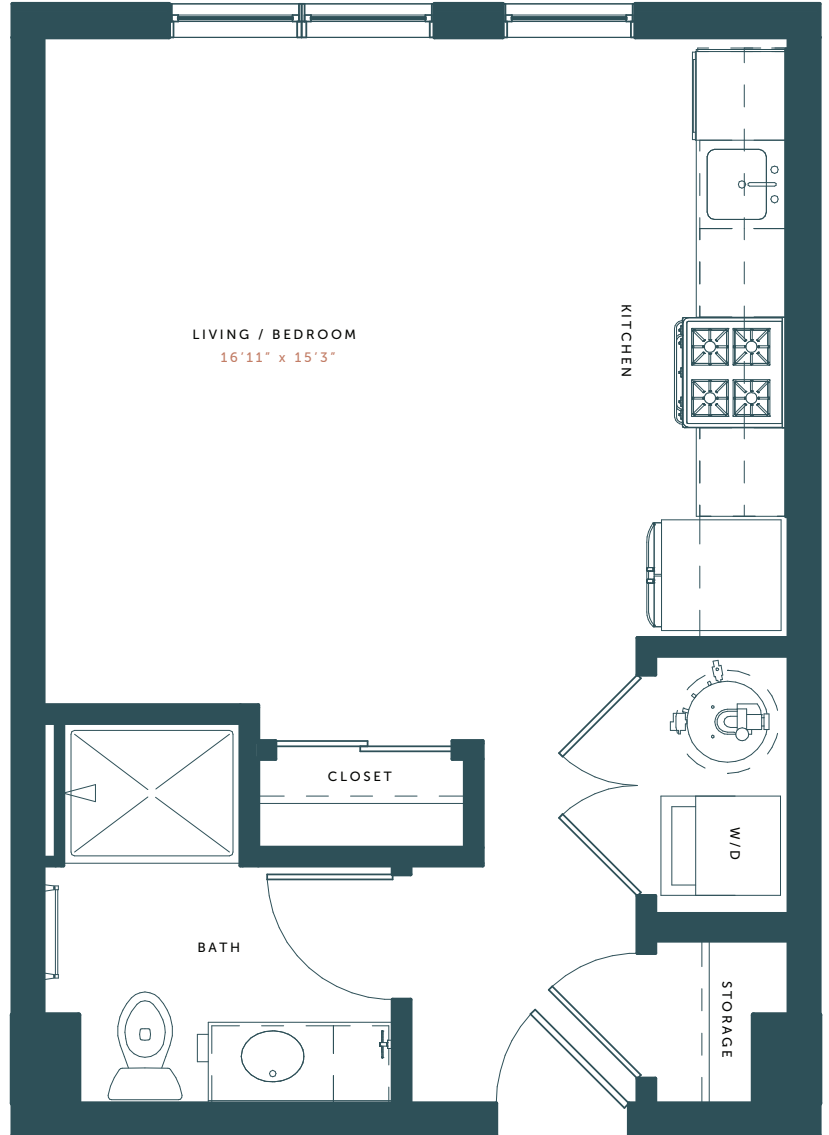

KEY FEATURES

- Thoughtfully Designed & Spacious Studio, 1 & 2- Bedroom Apartment Homes
- Sweeping Mountain or Downtown Views*
- Home Manager Concierge Service Included in All Homes**
- Effortless Smart Home Technology
- Exposed Concrete + Contemporary Design Finishes
- Professional-Grade Gas Ranges
- French Door Refrigerators
- Energy Efficient Roller Shades
- Polished Natural Quartz Countertops
- Undermount Kitchen & Bathroom Sinks
- Designer Tile Kitchen Backsplash
- Porcelain Tile Tubs & Showers
- Split Finished Wood Cabinetry
- Stainless Steel Whirlpool Appliances
- Wide Plank Wood-Style Flooring

*In Select Homes

**Provided by AliceHome

RESIDENCE #:

DEPOSIT:

RENTAL RATE: