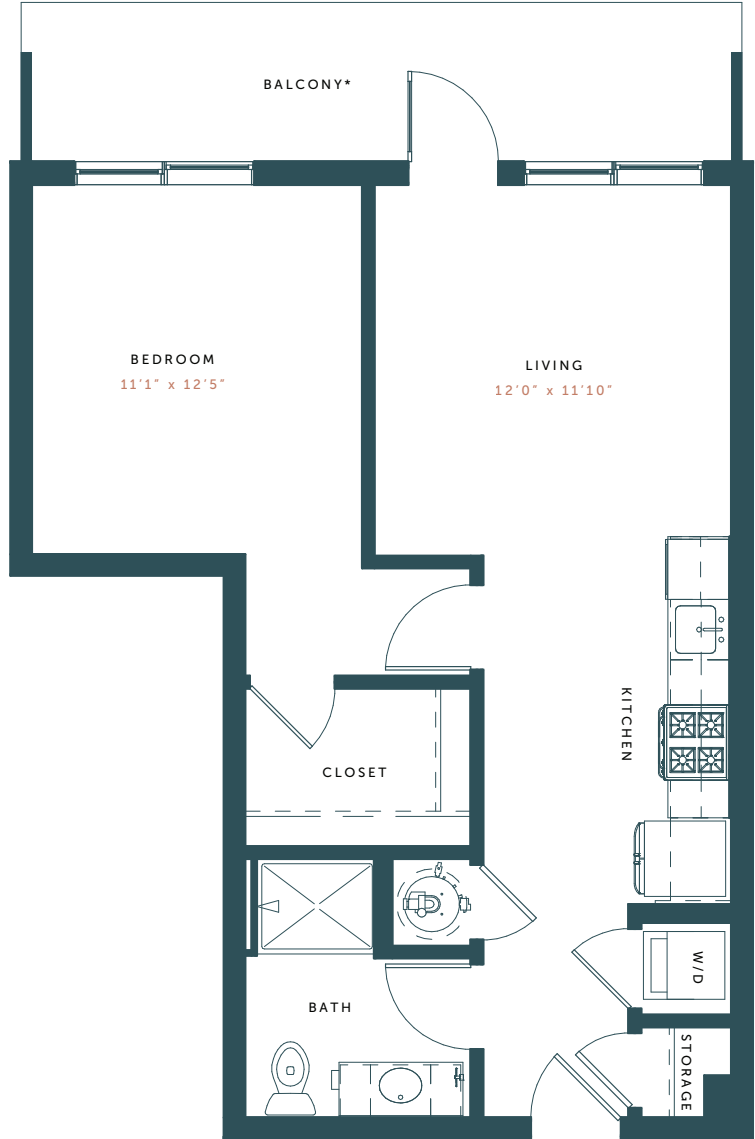

KEY FEATURES

- Thoughtfully Designed & Spacious Studio, 1 & 2- Bedroom Apartment Homes
- Sweeping Mountain or Downtown Views*
- Home Manager Concierge Service Included in All Homes**
- Effortless Smart Home Technology
- Exposed Concrete + Contemporary Design Finishes
- Professional-Grade Gas Ranges
- French Door Refrigerators
- Energy Efficient Roller Shades
- Polished Natural Quartz Countertops
- Undermount Kitchen & Bathroom Sinks
- Designer Tile Kitchen Backsplash
- Porcelain Tile Tubs & Showers
- Split Finished Wood Cabinetry
- Stainless Steel Whirlpool Appliances
- Wide Plank Wood-Style Flooring

*In Select Homes

**Provided by AliceHome

VIRTUAL
TOURS:

RESIDENCE #:

DEPOSIT:

RENTAL RATE: