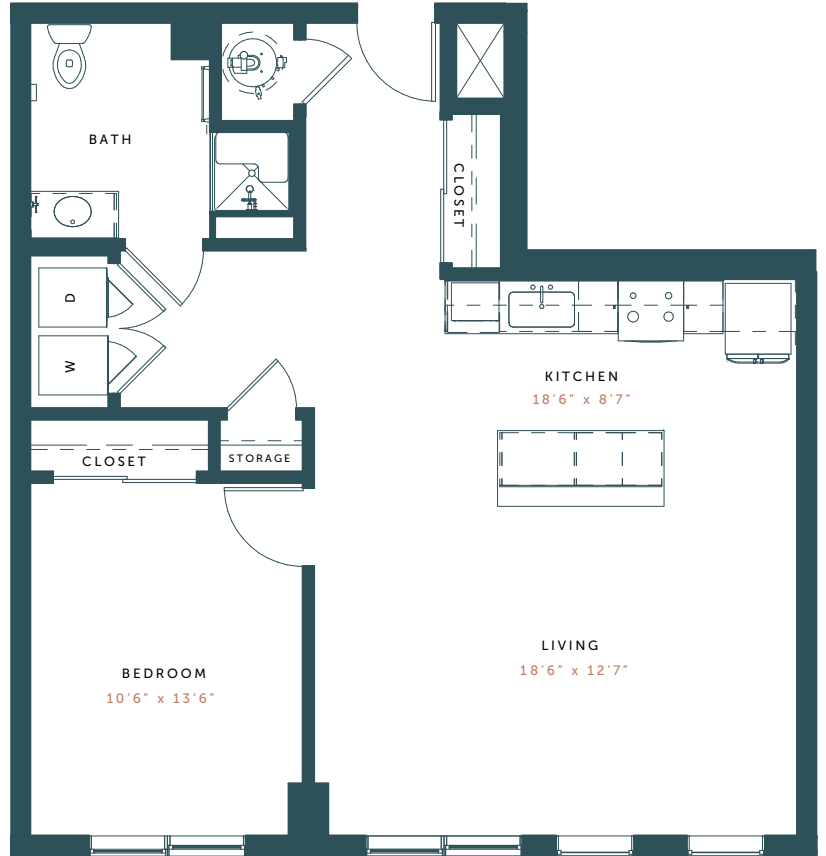

KEY FEATURES

- Thoughtfully Designed & Spacious Studio, 1 & 2- Bedroom Apartment Homes
- Sweeping Mountain or Downtown Views*
- Home Manager Concierge Service Included in All Homes**
- Effortless Smart Home Technology
- Exposed Concrete + Contemporary Design Finishes
- Professional-Grade Gas Ranges
- French Door Refrigerators
- Energy Efficient Roller Shades
- Polished Natural Quartz Countertops
- Undermount Kitchen & Bathroom Sinks
- Designer Tile Kitchen Backsplash
- Porcelain Tile Tubs & Showers
- Split Finished Wood Cabinetry
- Stainless Steel Whirlpool Appliances
- Wide Plank Wood-Style Flooring

*In Select Homes

**Provided by AliceHome

ADA Accessible

VIRTUAL
TOURS:

RESIDENCE #:

DEPOSIT:

RENTAL RATE: