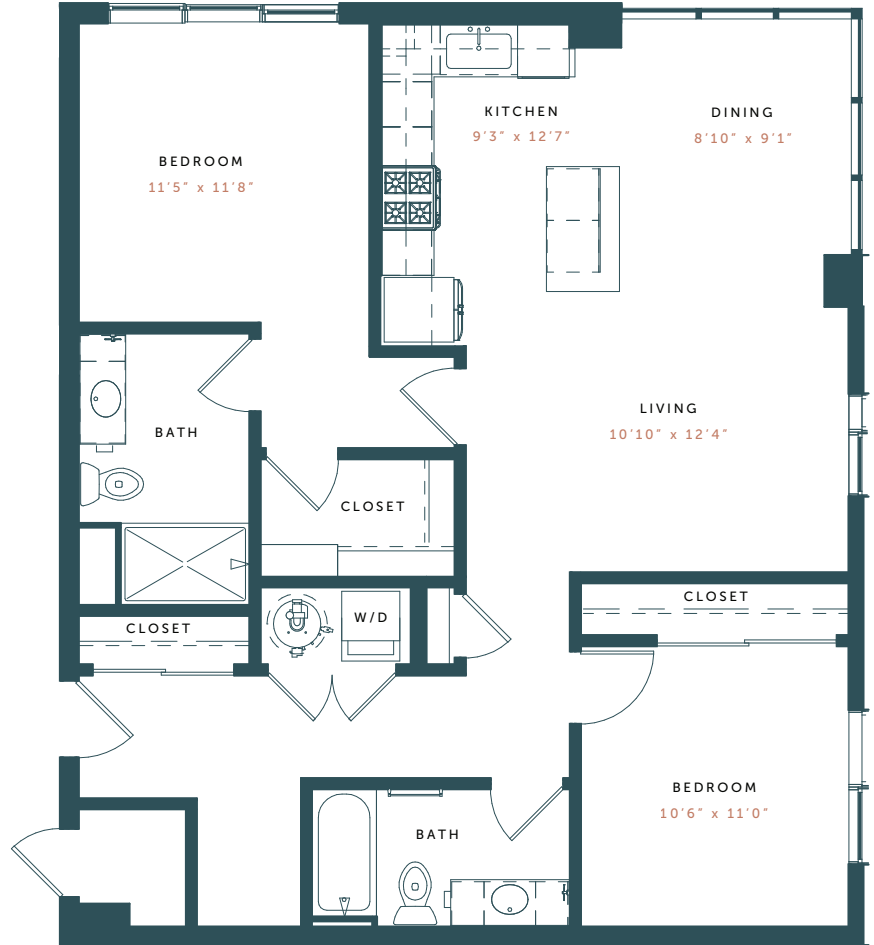

KEY FEATURES

- Thoughtfully Designed & Spacious Studio, 1 & 2- Bedroom Apartment Homes
- Sweeping Mountain or Downtown Views*
- Home Manager Concierge Service Included in All Homes**
- Effortless Smart Home Technology
- Exposed Concrete + Contemporary Design Finishes
- Professional-Grade Gas Ranges
- French Door Refrigerators
- Energy Efficient Roller Shades
- Polished Natural Quartz Countertops
- Undermount Kitchen & Bathroom Sinks
- Designer Tile Kitchen Backsplash
- Porcelain Tile Tubs & Showers
- Split Finished Wood Cabinetry
- Stainless Steel Whirlpool Appliances
- Wide Plank Wood-Style Flooring

*In Select Homes

**Provided by AliceHome

VIRTUAL
TOURS:

RESIDENCE #:

DEPOSIT:

RENTAL RATE: