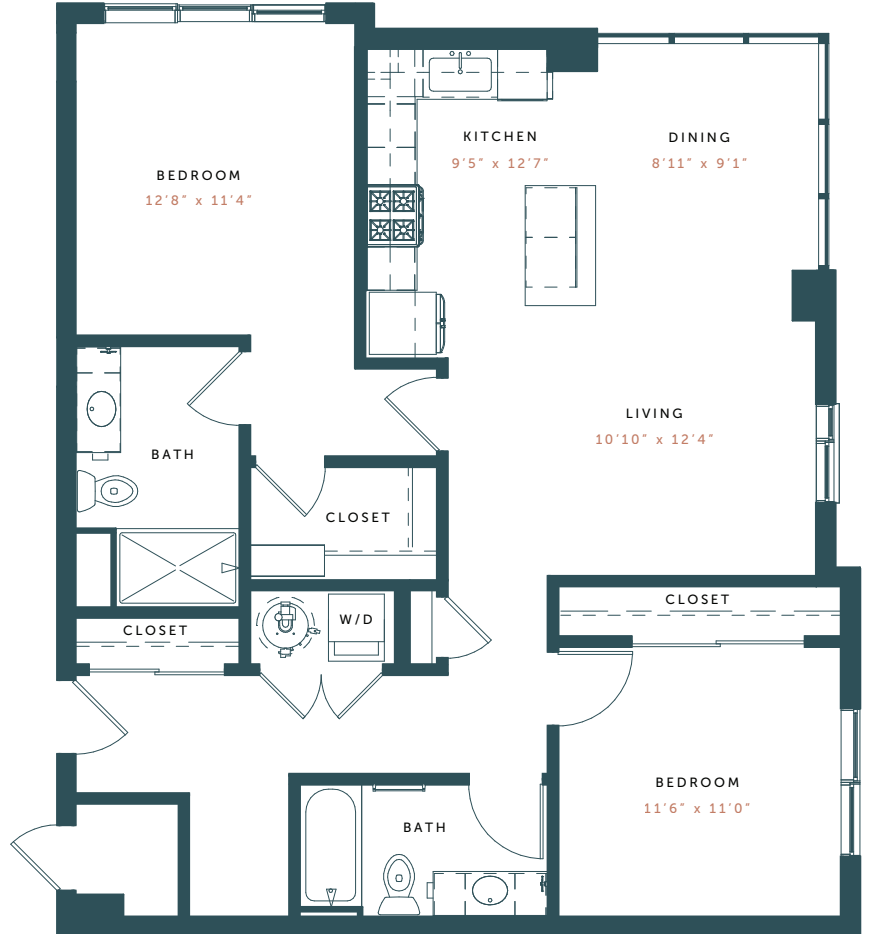

KEY FEATURES

- Thoughtfully Designed & Spacious Studio, 1 & 2- Bedroom Apartment Homes
- Sweeping Mountain or Downtown Views*
- Home Manager Concierge Service Included in All Homes**
- Effortless Smart Home Technology
- Exposed Concrete + Contemporary Design Finishes
- Professional-Grade Gas Ranges
- French Door Refrigerators
- Energy Efficient Roller Shades
- Polished Natural Quartz Countertops
- Undermount Kitchen & Bathroom Sinks
- Designer Tile Kitchen Backsplash
- Porcelain Tile Tubs & Showers
- Split Finished Wood Cabinetry
- Stainless Steel Whirlpool Appliances
- Wide Plank Wood-Style Flooring

*In Select Homes

**Provided by AliceHome

VIRTUAL
TOURS:

RESIDENCE #:

DEPOSIT:

RENTAL RATE: