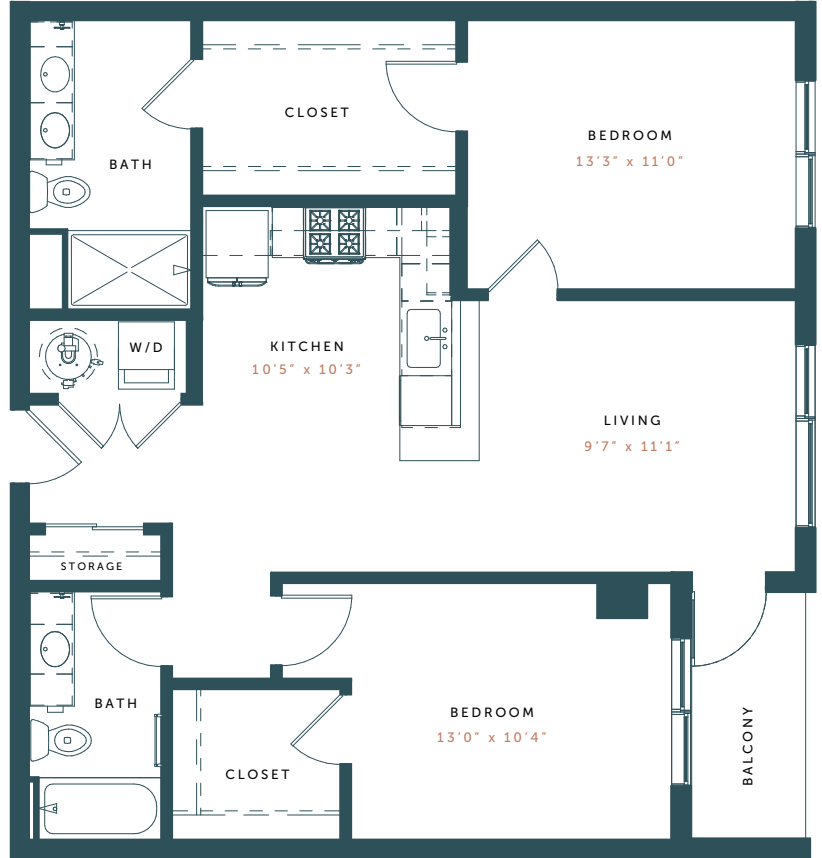

KEY FEATURES

- Thoughtfully Designed & Spacious Studio, 1 & 2- Bedroom Apartment Homes
- Sweeping Mountain or Downtown Views*
- Home Manager Concierge Service Included in All Homes**
- Effortless Smart Home Technology
- Exposed Concrete + Contemporary Design Finishes
- Professional-Grade Gas Ranges
- French Door Refrigerators
- Energy Efficient Roller Shades
- Polished Natural Quartz Countertops
- Undermount Kitchen & Bathroom Sinks
- Designer Tile Kitchen Backsplash
- Porcelain Tile Tubs & Showers
- Split Finished Wood Cabinetry
- Stainless Steel Whirlpool Appliances
- Wide Plank Wood-Style Flooring

*In Select Homes

**Provided by AliceHome

VIRTUAL
TOURS:

RESIDENCE #:

DEPOSIT:

RENTAL RATE: