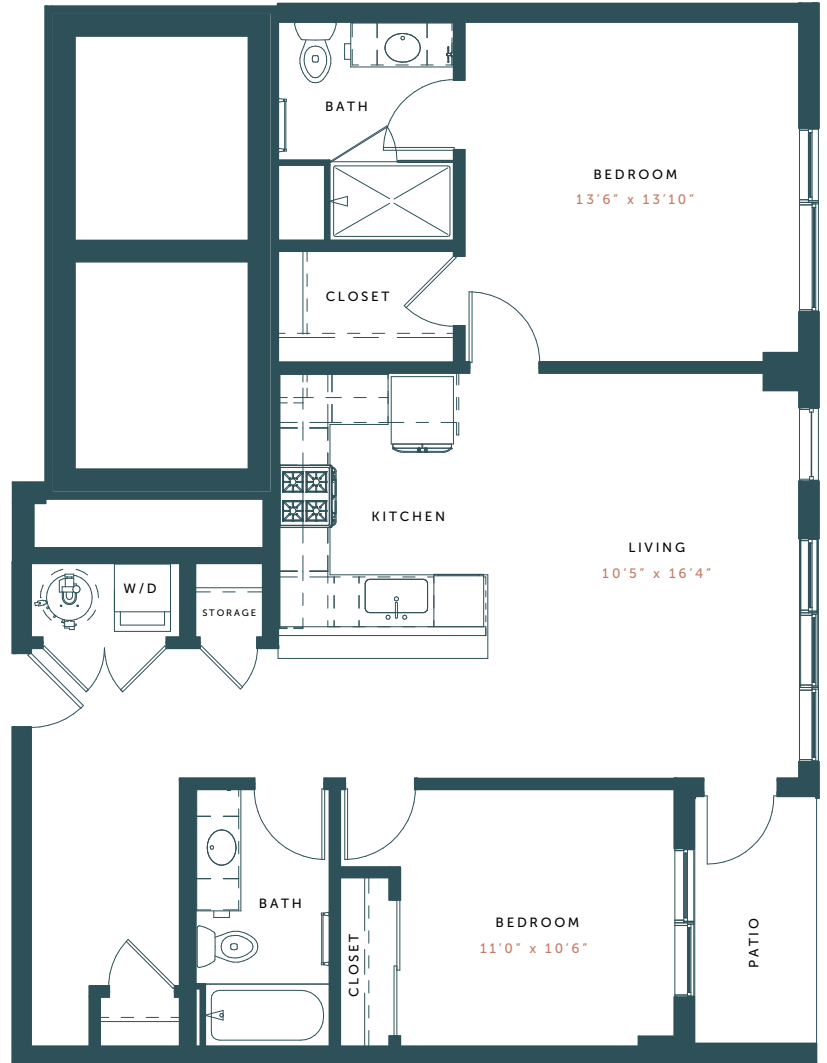

KEY FEATURES

- Thoughtfully Designed & Spacious Studio, 1 & 2- Bedroom Apartment Homes
- Sweeping Mountain or Downtown Views*
- Home Manager Concierge Service Included in All Homes**
- Effortless Smart Home Technology
- Exposed Concrete + Contemporary Design Finishes
- Professional-Grade Gas Ranges
- French Door Refrigerators
- Energy Efficient Roller Shades
- Polished Natural Quartz Countertops
- Undermount Kitchen & Bathroom Sinks
- Designer Tile Kitchen Backsplash
- Porcelain Tile Tubs & Showers
- Split Finished Wood Cabinetry
- Stainless Steel Whirlpool Appliances
- Wide Plank Wood-Style Flooring

*In Select Homes

**Provided by AliceHome

VIRTUAL
TOURS:

RESIDENCE #:

DEPOSIT:

RENTAL RATE: