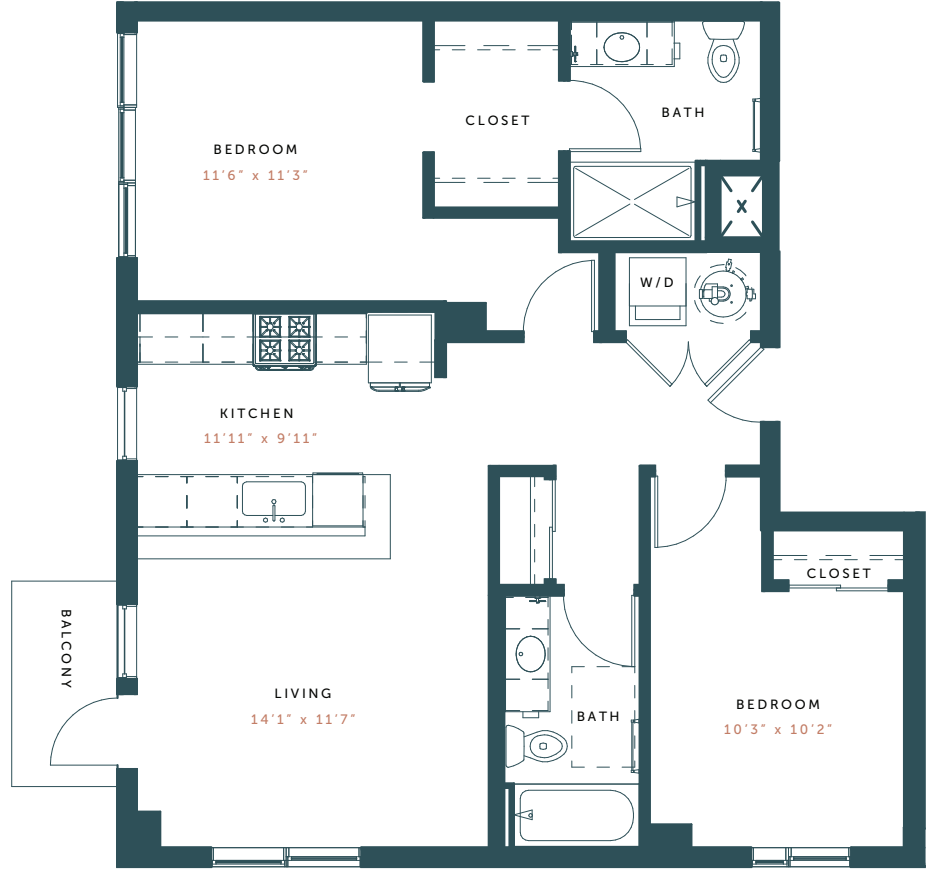

KEY FEATURES

- Thoughtfully Designed & Spacious Studio, 1 & 2- Bedroom Apartment Homes
- Sweeping Mountain or Downtown Views*
- Home Manager Concierge Service Included in All Homes**
- Effortless Smart Home Technology
- Exposed Concrete + Contemporary Design Finishes
- Professional-Grade Gas Ranges
- French Door Refrigerators
- Energy Efficient Roller Shades
- Polished Natural Quartz Countertops
- Undermount Kitchen & Bathroom Sinks
- Designer Tile Kitchen Backsplash
- Porcelain Tile Tubs & Showers
- Split Finished Wood Cabinetry
- Stainless Steel Whirlpool Appliances
- Wide Plank Wood-Style Flooring

*In Select Homes

**Provided by AliceHome

ADA Accessible

VIRTUAL
TOURS:

RESIDENCE #:

DEPOSIT:

RENTAL RATE: