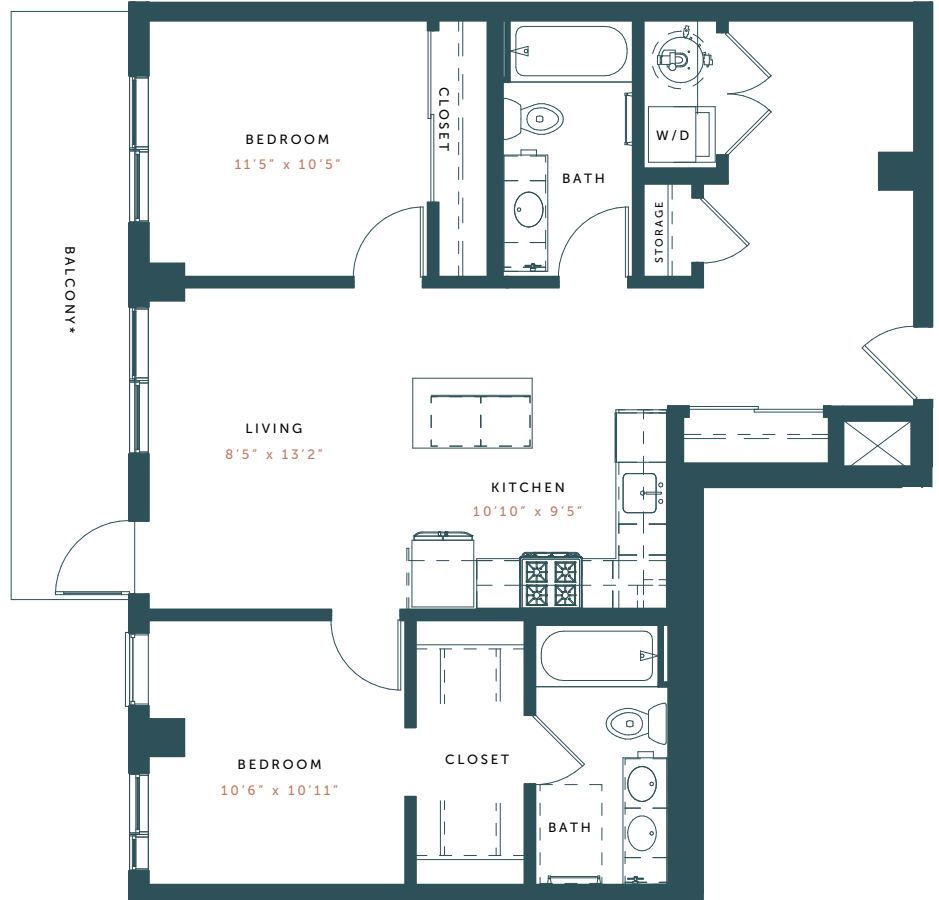

KEY FEATURES

- Thoughtfully Designed & Spacious Studio, 1 & 2- Bedroom Apartment Homes
- Sweeping Mountain or Downtown Views*
- Home Manager Concierge Service Included in All Homes**
- Effortless Smart Home Technology
- Exposed Concrete + Contemporary Design Finishes
- Professional-Grade Gas Ranges
- French Door Refrigerators
- Energy Efficient Roller Shades
- Polished Natural Quartz Countertops
- Undermount Kitchen & Bathroom Sinks
- Designer Tile Kitchen Backsplash
- Porcelain Tile Tubs & Showers
- Split Finished Wood Cabinetry
- Stainless Steel Whirlpool Appliances
- Wide Plank Wood-Style Flooring

*In Select Homes

**Provided by AliceHome

VIRTUAL TOURS:

RESIDENCE #:

DEPOSIT:

RENTAL RATE: