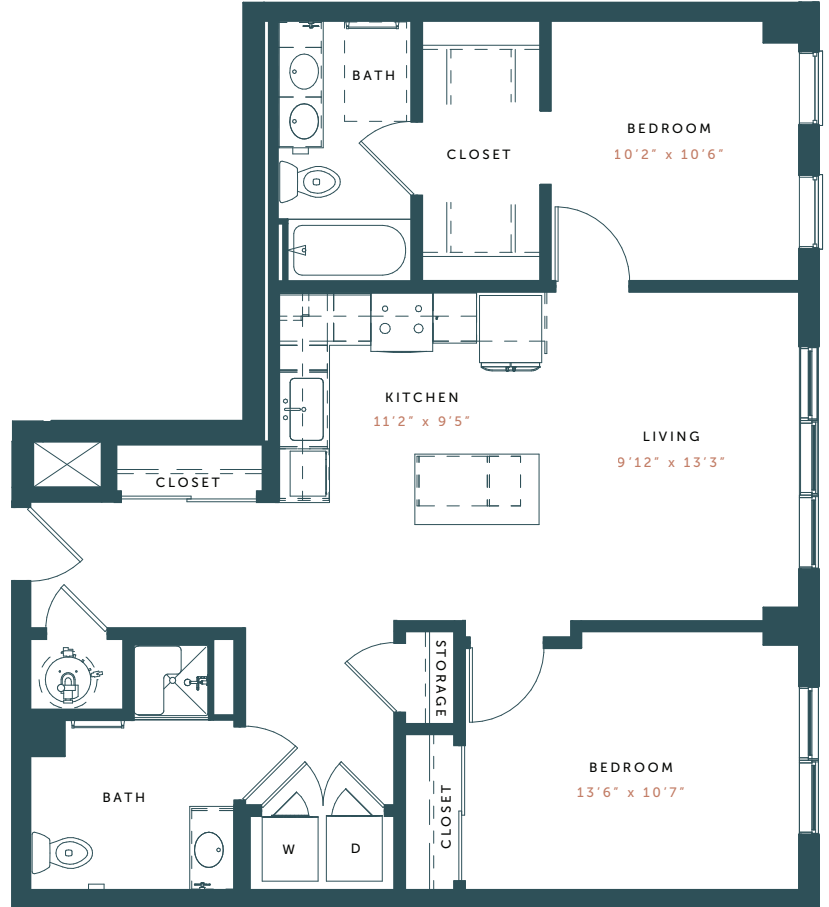

## KEY FEATURES

- Thoughtfully Designed & Spacious Studio, 1 & 2- Bedroom Apartment Homes
- Sweeping Mountain or Downtown Views\*
- Home Manager Concierge Service Included in All Homes\*\*
- Effortless Smart Home Technology
- Exposed Concrete + Contemporary Design Finishes
- Professional-Grade Gas Ranges
- French Door Refrigerators
- Energy Efficient Roller Shades
- Polished Natural Quartz Countertops
- Undermount Kitchen & Bathroom Sinks
- Designer Tile Kitchen Backsplash
- Porcelain Tile Tubs & Showers
- Split Finished Wood Cabinetry
- Stainless Steel Whirlpool Appliances
- Wide Plank Wood-Style Flooring

\*In Select Homes

\*\*Provided by AliceHome

ADA Accessible

**VIRTUAL  
TOURS:**

RESIDENCE #:

DEPOSIT:

RENTAL RATE: