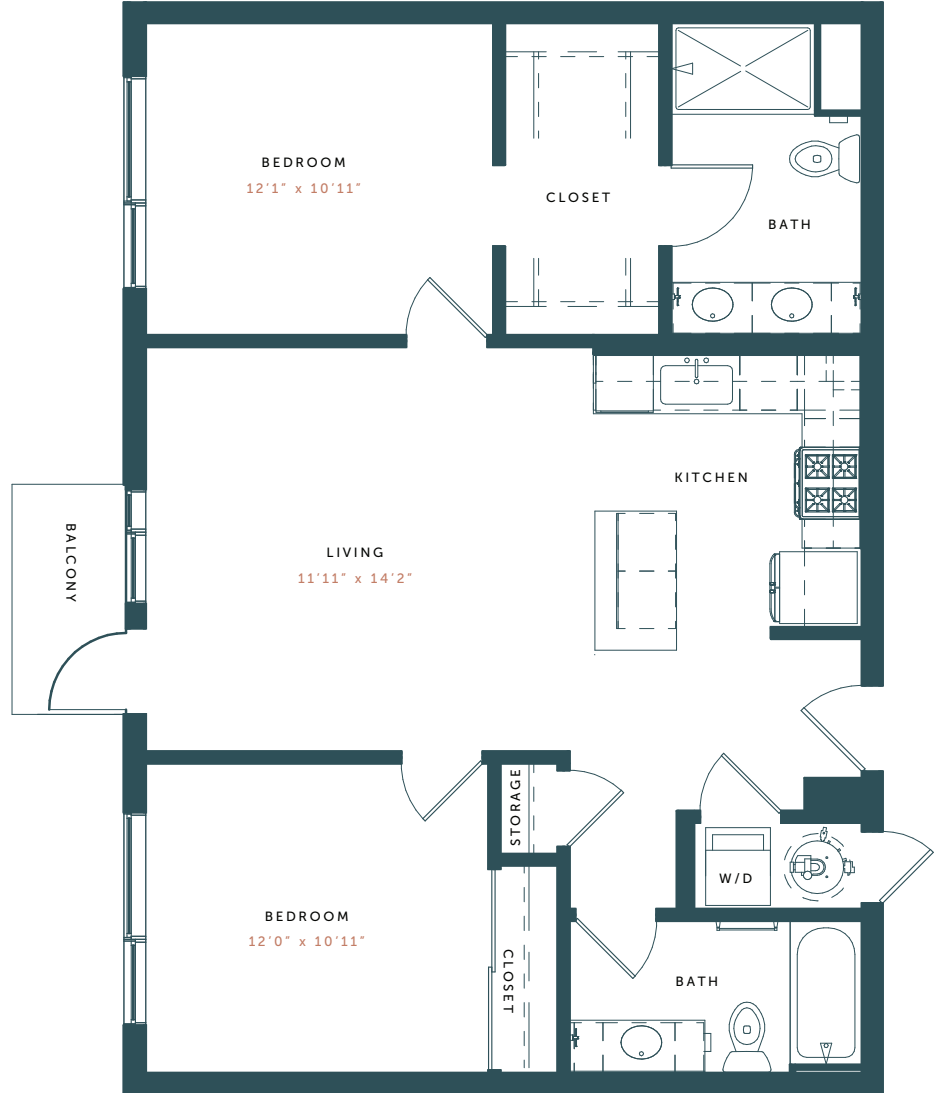

KEY FEATURES

- Thoughtfully Designed & Spacious Studio, 1 & 2- Bedroom Apartment Homes
- Sweeping Mountain or Downtown Views*
- Home Manager Concierge Service Included in All Homes**
- Effortless Smart Home Technology
- Exposed Concrete + Contemporary Design Finishes
- Professional-Grade Gas Ranges
- French Door Refrigerators
- Energy Efficient Roller Shades
- Polished Natural Quartz Countertops
- Undermount Kitchen & Bathroom Sinks
- Designer Tile Kitchen Backsplash
- Porcelain Tile Tubs & Showers
- Split Finished Wood Cabinetry
- Stainless Steel Whirlpool Appliances
- Wide Plank Wood-Style Flooring

*In Select Homes

**Provided by AliceHome

VIRTUAL
TOURS:

RESIDENCE #:

DEPOSIT:

RENTAL RATE: