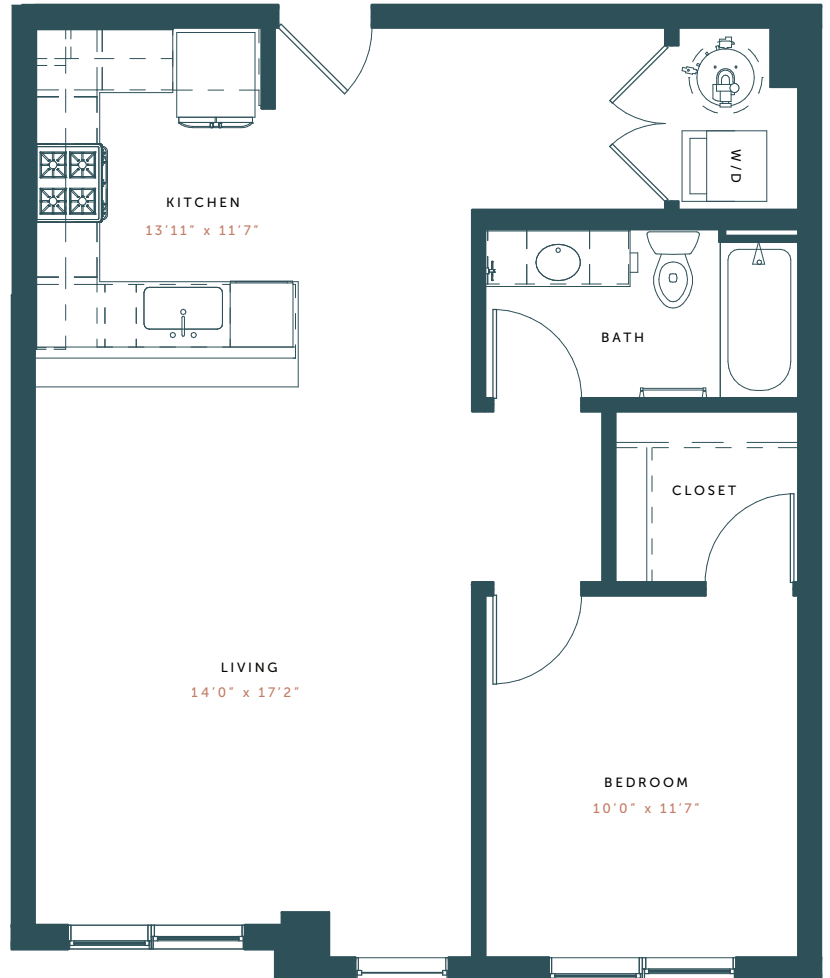

KEY FEATURES

- Thoughtfully Designed & Spacious Studio, 1 & 2- Bedroom Apartment Homes
- Sweeping Mountain or Downtown Views*
- Home Manager Concierge Service Included in All Homes**
- Effortless Smart Home Technology
- Exposed Concrete + Contemporary Design Finishes
- Professional-Grade Gas Ranges
- French Door Refrigerators
- Energy Efficient Roller Shades
- Polished Natural Quartz Countertops
- Undermount Kitchen & Bathroom Sinks
- Designer Tile Kitchen Backsplash
- Porcelain Tile Tubs & Showers
- Split Finished Wood Cabinetry
- Stainless Steel Whirlpool Appliances
- Wide Plank Wood-Style Flooring

*In Select Homes

**Provided by AliceHome

VIRTUAL
TOURS:

RESIDENCE #:

DEPOSIT:

RENTAL RATE: